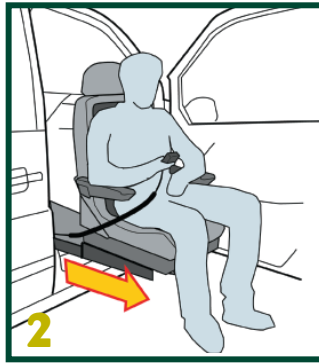

2 smoothly glides out of the vehicle...