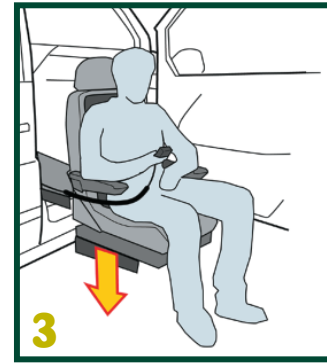

3 ...and then lowers to the desired level.

Features include:

Turny V-HD   Turny Orbit

New ergonomically-designed, hand-held pendant controls with 'finger-touch depression'		✓
Custom, base-plate assemblies for over 100 applications	✓	✓
Programmable controller sets vertical up/down travel to desired height	✓	✓
Safe, "obstruction-sensing" operation	✓	✓
Emergency backup system	✓	✓
Turny models that accommodate 12"-16" of vertical travel (for any vehicle)	✓	✓
Power rotate, power in/out & power up/down function	Manual rotate	✓
Durable 330 lb./150 kg. user weight capacity	✓	✓
Bruno limited, three-year warranty	✓	✓
Easily removable, restoring the vehicle back to original condition	✓	✓

Some of Our Many Vehicle Applications:

MINIVANS

Buick Terazza 2005-2006
Chevy Astro 1995-2005
Chevy Uplander 2005-2006
Chevy Venture 1997-2005
Chrysler Town & Country 1996-2006
Dodge Grand Caravan 1996-2006
Ford Windstar 1999-2003
Ford Freestar 2004-2006
GMC Safari 1995-2004
Honda Odyssey 1999-2006
Kia Sedona 2002-2005
Mazda MPV 2000-2005
Mercury Villager 1999-2002
Mercury Monterey 2004-2006
Nissan Quest 1999-2006
Oldsmobile Silhouette 1997-2004
Pontiac Montana 1999-2005
Pontiac SV6 2005-2006
Saturn Relay 2005-2006
Toyota Sienna 1998-2006

SUV/CROSSOVER VEHICLES

Buick Rendezvous 2002-2006
Chevy Suburban 2000-2006
Chevy Tahoe 2000-2006
Chevy Trailblazer 2002-2006
Cadillac Escalade EXT/ESV 1999-2006
Dodge Durango 1998-2006
Ford Escape Hybrid 2006
Ford Excursion 2000-2005
Ford Expedition 1997-2006
Ford Explorer 2002-2005
GMC Envoy 2002-2006
GMC Yukon & Yukon XL 2000-2006
Honda Element 2003-2006
Lexus RX 330 2004-2006
Lincoln Navigator 1998-2006
Oldsmobile Bravada 2002-2004
Toyota Highlander 2001-2006
Toyota Highlander Hybrid 2006
Toyota Sequoia 2001-2006
Volvo XC-90 2003-2006

PICKUP TRUCKS

Chevrolet Silverado 1999-2006
Dodge Dakota (Club EXT cab) 1997-2004
Dodge Dakota (Crew Quad cab) 2000-2004
Dodge Ram 1500-3500 Quad cab 1998-2006
Dodge Ram Mega cab 2006
Ford F-Series 1997-2006
GMC Sierra 1999-2006
Nissan Titan 2006
Toyota Tundra 2000-2006

FULL-SIZE VANS

Chevy Express 1996-2006
Dodge Sprinter 2003-2006
Ford E-Series 1999-2006
GMC Savana 1996-2006

All Bruno Turny Orbit Seating products are eligible for reimbursement under the terms of the various mobility programs offered by GM, Saturn, Ford, DaimlerChrysler/Dodge, Toyota, Volkswagen, Volvo and Lexus. These programs were established to provide cash payments to disabled drivers for the installation of adaptive equipment in any new vehicle, whether it is purchased outright or leased. For more information, visit www.turningautomotiveseat.com.

Dealer:

**Bruno Independent Living Aids ♦ 1780 Executive Drive P.O. Box 84 Oconomowoc, WI 53066
262-567-4990 ♦ Fax: 262-953-5501 ♦ www.bruno.com**